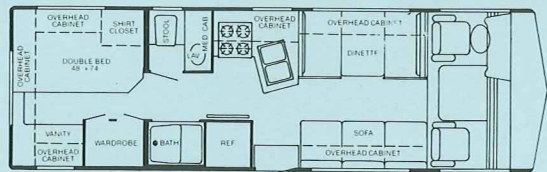

Sun Sport

Model 8242-SP (Frnt. Opt.: E; Rear Opt.: 1)

Model 8270-SP (Frnt. Opt.: A,B,C; Rear Opt.: 1)

Model 8272-SP (Frnt. Opt.: A,B,C; Rear Opt.: 2,3,4)

Model 8280-SP (Frnt. Opt.: B; Rear Opt.: 1)

Model 8300-SP (Frnt. Opt.: A,B,C; Rear Opt.: 2,3,4)

Model 8301-SP

Model 8321-SP (Frnt. Opt.: A,B,C; Rear Opt.: 2,3,5)

by Gulf Stream Coach

Model 8340-SP (Rear Opt.: 2,3,4)

Floorplan Options - Front

Floorplan Options - Rear

See reverse side for Standard Specifications

Sun Sport

by Gulf Stream Coach

Standard Specifications

The following items are standard on Sun Sport models:

Interior and Decor

- Self-Edged and Radius-Cornered Countertops
- Custom Padded Dash W/Illuminated Gauges
- Windshield Privacy Drape
- Deluxe Furniture
- 3-Way Driver & Passenger Seats
- Deluxe Carpet W/Pad
- Deluxe Door & Window Drapes
- Coordinated Bedspreads & Shams
- Oak-Framed Decorator Mirror
- Generous Overhead Storage