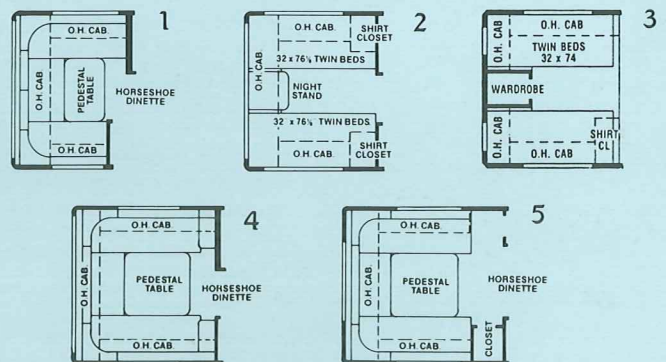

Model 8301-SP

Model 8321-SP (Frnt. Opt.: A,B,C; Rear Opt.: 2,3,5)

by Gulf Stream Coach

Model 8340-SP (Rear Opt.: 2,3,4)

Floorplan Options - Front

Floorplan Options - Rear

See reverse side for Standard Specifications

Chassis

- 454 C.I.D. V-8 Engine
- OshKosh Chassis w/460 V-8 Ford Engine (Available as an Option in Models 8300, 8301, 8321 and 8340)
- 3-Speed Automatic Transmission
- Electronic Ignition

- Gasoline Tank - Approx. 40-60 Gal. Depending on Model
- OshKosh Chassis - Approx. 90 Gal.
- 4.10:1 Rear Axle Ratio Models 8242, 8270 and 8272
- 4.56:1 Rear Axle Ratio Models 8300, 8301, 8321, 8340 and 8280
- Power Steering & Brakes
- High Capacity Automotive Heater
- Tilt Steering Wheel
- Wheel Base:
 - Model 8242 - 137"
 - Model 8270 - 158"
 - Model 8272 - 158"
 - Model 8280 - 158"
 - Model 8300 - 178"
 - Model 8301 - 178"
 - Model 8321 - 208"
 - Model 8340 - 208"
- Exterior Length:
 - Model 8242 - Approx. 24'
 - Model 8270 - Approx. 27'
 - Model 8272 - Approx. 27'
 - Model 8280 - Approx. 28'
 - Model 8300 - Approx. 30'
 - Model 8301 - Approx. 30'
 - Model 8321 - Approx. 32'
 - Model 8340 - Approx. 34'
- Interior Height - 6'5"
- Coach Body Height - 9'8"
- Exterior Width - 8'0"