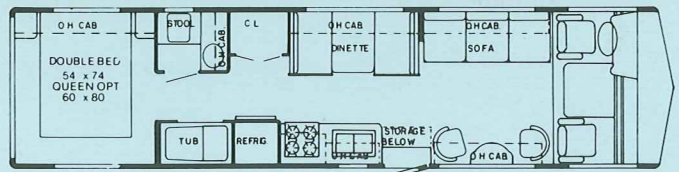

Model 8340-SP (Rear Opt.: 2,3,4)