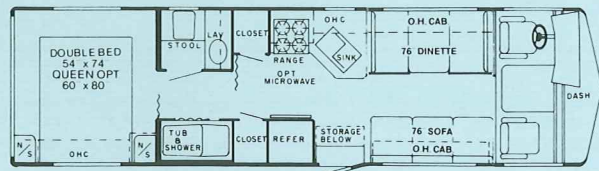

Sun Sport

Model 8242-SP (Frnt. Opt.: E; Rear Opt.: 1)

Model 8270-SP (Frnt. Opt.: A,B,C; Rear Opt.: 1)

Model 8272-SP (Frnt. Opt.: A,B,C; Rear Opt.: 2,3,4)

Model 8280-SP (Frnt. Opt.: B; Rear Opt.: 1)

Model 8300-SP (Frnt. Opt.: A,B,C; Rear Opt.: 2,3,4)

Model 8301-SP

Model 8321-SP (Frnt. Opt.: A,B,C; Rear Opt.: 2,3,5)

by Gulf Stream Coach

Model 8340-SP (Rear Opt.: 2,3,4)

Floorplan Options - Front

Floorplan Options - Rear

See reverse side for Standard Specifications