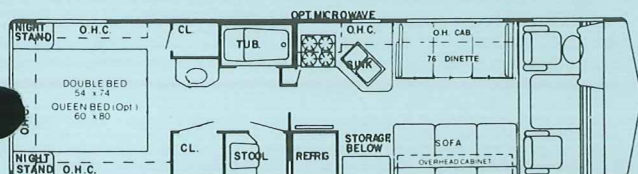

Sun Sport

Model 8242-SP (Frnt. Opt.: E; Rear Opt.: 1)

Model 8270-SP (Frnt. Opt.: A,B,C; Rear Opt.: 1)

Model 8272-SP (Frnt. Opt.: A,B,C; Rear Opt.: 2,3,4)

Model 8280-SP (Frnt. Opt.: B; Rear Opt.: 1)

Model 8300-SP (Frnt. Opt.: A,B,C; Rear Opt.: 2,3,4)

Model 8301-SP

Model 8321-SP (Frnt. Opt.: A,B,C; Rear Opt.: 2,3,5)

by Gulf Stream Coach

Model 8340-SP (Rear Opt.: 2,3,4)

Floorplan Options - Front

Floorplan Options - Rear

See reverse side for Standard Specifications

Sun Sport

by Gulf Stream Coach

Standard Specifications

The following items are standard on Sun Sport models:

Interior and Decor

- Self-Edged and Radius-Cornered Countertops
- Custom Padded Dash W/Illuminated Gauges
- Windshield Privacy Drape
- Deluxe Furniture
- 3-Way Driver & Passenger Seats
- Deluxe Carpet W/Pad
- Deluxe Door & Window Drapes
- Coordinated Bedspreads & Shams
- Oak-Framed Decorator Mirror
- Generous Overhead Storage