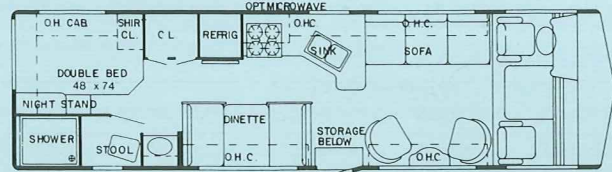

Sun Sport

Model 8242-SP (Frnt. Opt.: E; Rear Opt.: 1)

Model 8270-SP (Frnt. Opt.: A,B,C; Rear Opt.: 1)

Model 8272-SP (Frnt. Opt.: A,B,C; Rear Opt.: 2,3,4)

Model 8280-SP (Frnt. Opt.: B; Rear Opt.: 1)

Model 8300-SP (Frnt. Opt.: A,B,C; Rear Opt.: 2,3,4)

Model 8301-SP

Model 8321-SP (Frnt. Opt.: A,B,C; Rear Opt.: 2,3,5)

by Gulf Stream Coach

Model 8340-SP (Rear Opt.: 2,3,4)

Floorplan Options - Front

Floorplan Options - Rear

See reverse side for Standard Specifications

Sun Sport

by Gulf Stream Coach

Standard Specifications

The following items are standard on Sun Sport models:

Interior and Decor

- Self-Edged and Radius-Cornered Countertops
- Custom Padded Dash W/Illuminated Gauges
- Windshield Privacy Drape
- Deluxe Furniture
- 3-Way Driver & Passenger Seats
- Deluxe Carpet W/Pad
- Deluxe Door & Window Drapes
- Coordinated Bedspreads & Shams
- Oak-Framed Decorator Mirror
- Generous Overhead Storage

Bath and Water

- Dual Holding Tanks - Approx. 50 Gal.
- Fresh Water Tank - Approx. 50 Gal.
- Demand Water System
- City Water Hook-Up
- Double Stainless Steel Sink
- Tub/Shower Combination - Most Models
- Marine Toilet
- Gravity Drains on Fresh Water Lines
- Outside Fresh Water Tank Drain