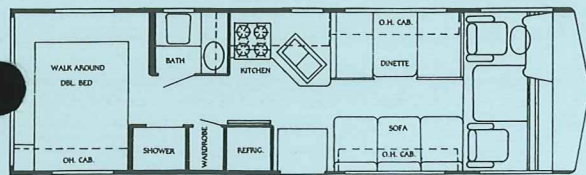

Sun Sport

Model 8242-SP (Frnt. Opt.: E; Rear Opt.: 1)

Model 8270-SP (Frnt. Opt.: A,B,C; Rear Opt.: 1)

Model 8272-SP (Frnt. Opt.: A,B,C; Rear Opt.: 2,3,4)

Model 8280-SP (Frnt. Opt.: B; Rear Opt.: 1)

Model 8300-SP (Frnt. Opt.: A,B,C; Rear Opt.: 2,3,4)

Model 8301-SP

Model 8321-SP (Frnt. Opt.: A,B,C; Rear Opt.: 2,3,5)

by Gulf Stream Coach

Model 8340-SP (Rear Opt.: 2,3,4)

Floorplan Options - Front

Floorplan Options - Rear

See reverse side for Standard Specifications

Sun Sport

by Gulf Stream Coach

Standard Specifications

The following items are standard on Sun Sport models:

Interior and Decor

- Self-Edged and Radius-Cornered Countertops
- Custom Padded Dash W/Illuminated Gauges
- Windshield Privacy Drape
- Deluxe Furniture
- 3-Way Driver & Passenger Seats
- Deluxe Carpet W/Pad
- Deluxe Door & Window Drapes
- Coordinated Bedspreads & Shams
- Oak-Framed Decorator Mirror
- Generous Overhead Storage