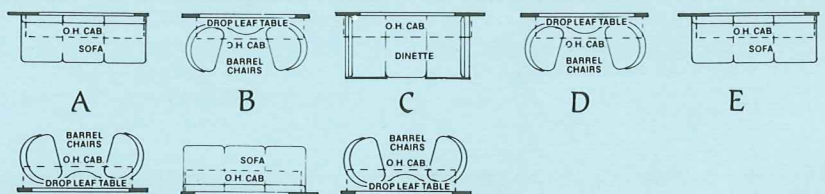

Model 8301-SP

Model 8321-SP (Frnt. Opt.: A,B,C; Rear Opt.: 2,3,5)

by Gulf Stream Coach

Model 8340-SP (Rear Opt.: 2,3,4)

Floorplan Options - Front

Floorplan Options - Rear

See reverse side for Standard Specifications

Sun Sport

by Gulf Stream Coach

Standard Specifications

The following items are standard on Sun Sport models:

Interior and Decor

- Self-Edged and Radius-Cornered Countertops
- Custom Padded Dash W/Illuminated Gauges
- Windshield Privacy Drape
- Deluxe Furniture
- 3-Way Driver & Passenger Seats
- Deluxe Carpet W/Pad
- Deluxe Door & Window Drapes
- Coordinated Bedspreads & Shams
- Oak-Framed Decorator Mirror
- Generous Overhead Storage