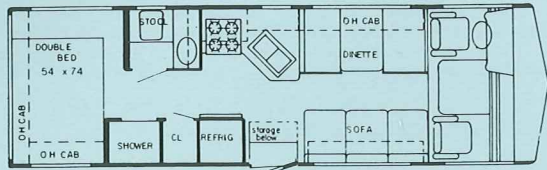

Sun Sport

Model 8242-SP (Frnt. Opt.: E; Rear Opt.: 1)

Model 8270-SP (Frnt. Opt.: A,B,C; Rear Opt.: 1)

Model 8272-SP (Frnt. Opt.: A,B,C; Rear Opt.: 2,3,4)

Model 8280-SP (Frnt. Opt.: B; Rear Opt.: 1)

Model 8300-SP (Frnt. Opt.: A,B,C; Rear Opt.: 2,3,4)

Model 8301-SP

Model 8321-SP (Frnt. Opt.: A,B,C; Rear Opt.: 2,3,5)

by Gulf Stream Coach

Model 8340-SP (Rear Opt.: 2,3,4)

Floorplan Options - Front

Floorplan Options - Rear

See reverse side for Standard Specifications