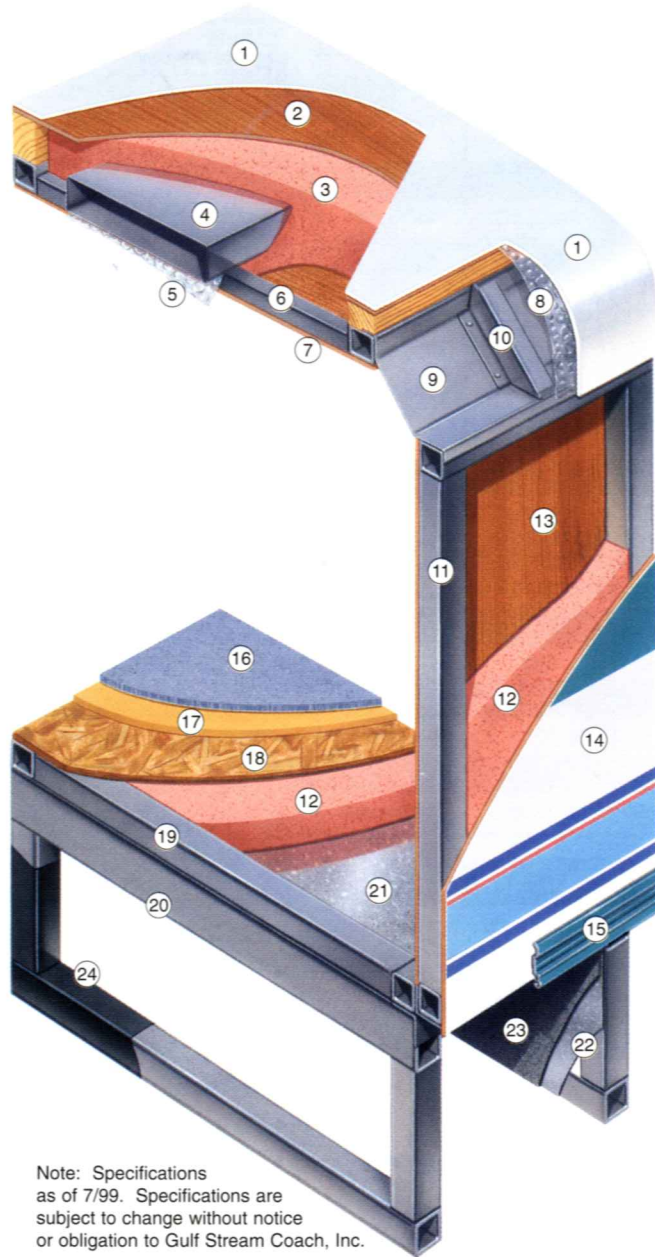

**MODEL 8403**

Optional Loveseat

**MODEL 8404**

Optional Recliner

Optional Chairs

**MODEL 8405**

Optional J-Lounge

# CRADLE OF STRENGTH

1. Seamless Fiberglass Roof for Long-Lasting Energy Efficiency, Dependability and Durability.
2. Luan Decking for Additional Strength.
3. Molded E.P.S. Brick Insulation Provides Consistent Insulative Value As Well As Superior Dimensional Rigidity.
4. One-Piece Formed Aluminum Air Conditioning Duct, Completely Surrounded By Polystyrene Insulation.
5. Bubble-Wrapped Foil Insulation Provides Superior Insulation Value.
6. Rugged Heavy-Gauge Welded Tubular Metal Roof Framing.
7. Luan w/Soft Touch Vinyl Ceiling for Added Sound Insulation.
8. Bubble-Wrapped Foil Insulation Minimizes Thermal Transfer.
9. Rugged Roll-Formed Steel Roof-to- Sidewall Transition Member Insures Structural Integrity and Stability.
10. Die-Stamped Steel Transition Member Gusseting Provides Greater Strength and Structural Integrity.
11. Rugged Heavy-Gauge Metal Tubing, Fixture Welded to Form the Sidewall Framing.
12. High-Density E.P.S. Insulation Provides Superior Laminating and Bonding Characteristics and Ensures Greater Energy Efficiency.
13. Interior Wall Panels Securely Laminated to Sidewall Framing.