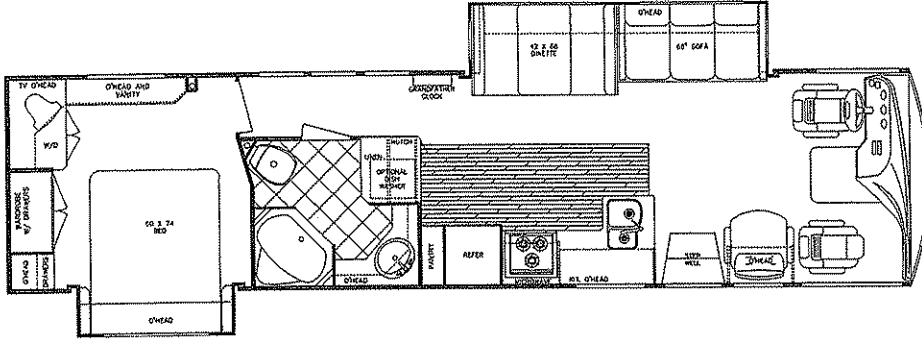

SUN VOYAGER 2003

GAS MODELS

CLASS A MOTORHOMES

FLOORPLANS & SPECIFICATIONS

SUN VOYAGER

MODEL 8351 MXG

Engine	V-10
GVWR	20,500
Wheelbase	208"
Ext. Length	32'-6"
Ext. Height w/AC	11'-8"
Ext. Width	101"
Int. Height	83"
Int. Width	97"
Fresh	55 gal.
Grey	50 gal.
Black	50 gal.
Water Heater w/DSI	6 gal.
LP Gas Tanks	85 lbs.
Fuel Tank (Gal.)	75
Furnace (BTU's)	40,000

MODEL 8335 MXG

Engine	V-10
GVWR	20,500
Wheelbase	208"
Ext. Length	33'-4"
Ext. Height w/AC	11'-8"
Ext. Width	101"
Int. Height	83"
Int. Width	97"
Fresh	55 gal.
Grey	50 gal.
Black	50 gal.
Water Heater w/DSI	6 gal.
LP Gas Tanks	85 lbs.
Fuel Tank (Gal.)	75
Furnace (BTU's)	40,000

SUN VOYAGER

CLASS A GAS MODEL FEATURES, STANDARDS & OPTIONS

Interior & Decor

- Nearly 7' of Interior Ceiling Height
- Large Residential Style Cabinetry
- Natural Oak Cabinet Doors
- Corian™ Countertops w/Deep Solid Surface Sink and Deluxe Sprayer Faucet (Opt.)
- 22" Metal Drawer Guides w/Nylon Rollers
- Silverware Drawer and Drawer Front
- Windshield Privacy Drape
- Flexsteel Furniture
- Aluminum Frame Dinette Seats
- 3-Way Driver & Passenger Seats
- Deluxe Carpet w/Pad
- Coordinated Bedspread & Shams
- Lighted Closets
- Decorator Mirror (where available)
- Generous Overhead Storage
- Day/Night Shades
- Hardwood Stiles
- Hardwood Raised Panel Interior Doors