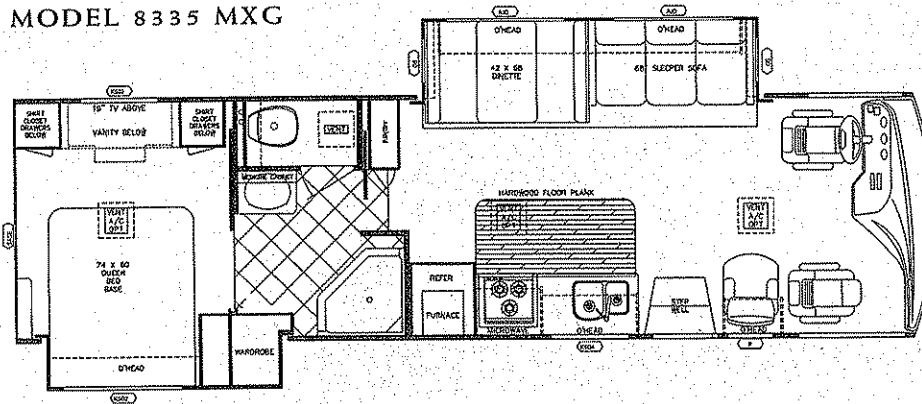

SUN VOYAGER 2003

GAS MODELS

CLASS A MOTORHOMES

FLOORPLANS & SPECIFICATIONS

SUN VOYAGER

MODEL 8351 MXG

Engine	V-10
GVWR	20,500
Wheelbase	208"
Ext. Length	32'-6"
Ext. Height w/AC	11'-8"
Ext. Width	101"
Int. Height	83"
Int. Width	97"
Fresh	55 gal.
Grey	50 gal.
Black	50 gal.
Water Heater w/DSI	6 gal.
LP Gas Tanks	85 lbs.
Fuel Tank (Gal.)	75
Furnace (BTU's)	40,000

MODEL 8335 MXG

Engine	V-10
GVWR	20,500
Wheelbase	208"
Ext. Length	33'-4"
Ext. Height w/AC	11'-8"
Ext. Width	101"
Int. Height	83"
Int. Width	97"
Fresh	55 gal.
Grey	50 gal.
Black	50 gal.
Water Heater w/DSI	6 gal.
LP Gas Tanks	85 lbs.
Fuel Tank (Gal.)	75
Furnace (BTU's)	40,000