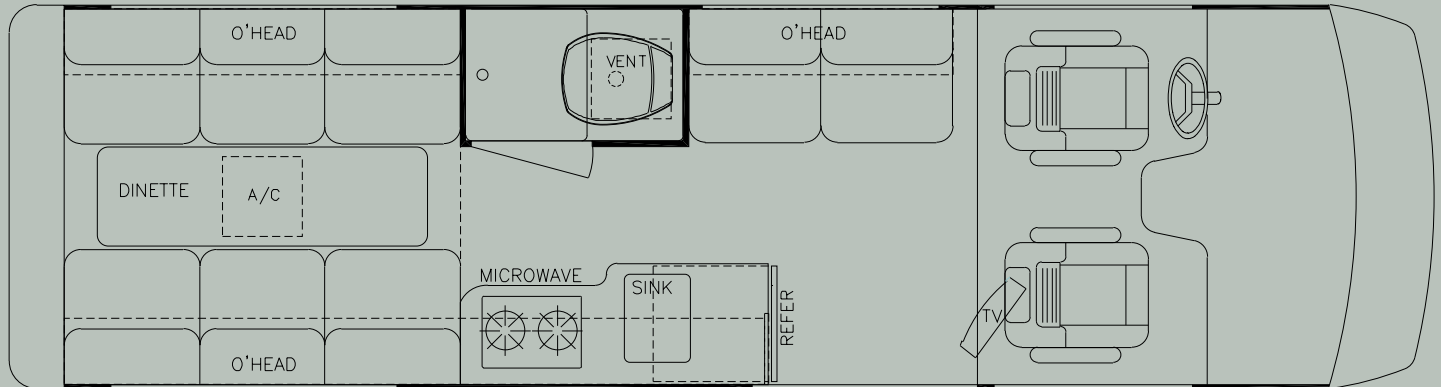

Vista Cruiser MB Edition

Specifications

Chassis	Freightliner
Engine	2.7 Litre
GVWR	8,500
Length	22'
Interior Height	73"
Exterior Width	76.1"

Mercedes Benz Engine

- •5 cyl. 2.7litre Diesel
- •154 Horsepower
- •22 mpg*
- •550 mile range*
- •Tank holds 25 Gal Fuel

*Mileage may vary due to driver habits, fuel quality, cargo load, and road conditions.