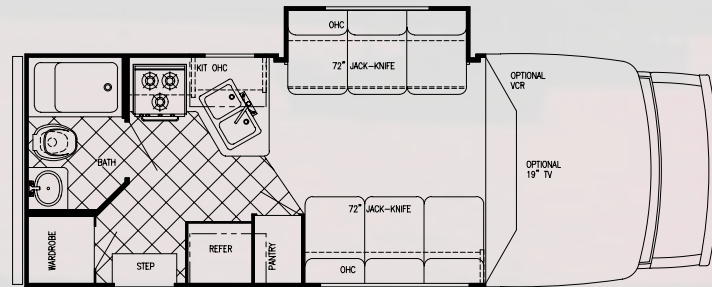

G FORCE

2004 MINI MOTORHOME

We'll take you there...

MODEL 5210

Specifications

Chassis	Ford V-10
Engine	6.8 Liter
GVWR	10,700
Length	22' 1"
Exterior Height	10' 4"
Exterior Width	96"
Interior Height	77"
Interior Width	91.25"
Basement Storage	11.8 cu. ft.

MODEL 5211

Specifications

Chassis	Ford V-10
Engine	6.8 Liter
GVWR	10,700
Length	22' 1"
Exterior Height	10' 4"
Exterior Width	96"
Interior Height	77"
Interior Width	91.25"
Basement Storage	11.8 cu. ft.

Capacities

MODEL 5230

Specifications

Chassis	Ford V-10
Engine	6.8 Liter
GVWR	11,500
Length	24' 1"
Exterior Height	10' 4"
Exterior Width	96"
Interior Height	77"
Interior Width	91.25"
Basement Storage	17.2 cu. ft.

Capacities

Chassis	Ford V-10
Engine	6.8 Liter
GVWR	14,050
Length	25' 7"
Exterior Height	10' 4"
Exterior Width	96"
Interior Height	77"
Interior Width	91.25"
Basement Storage	TBD

Capacities

Fuel	55 Gal.
Black	30 Gal.
Grey	30 Gal.
Fresh	38 Gal.
LP Gas Tank	48 Lbs.
Furnace	25,000 btu.
Water Heater	6 Gal.