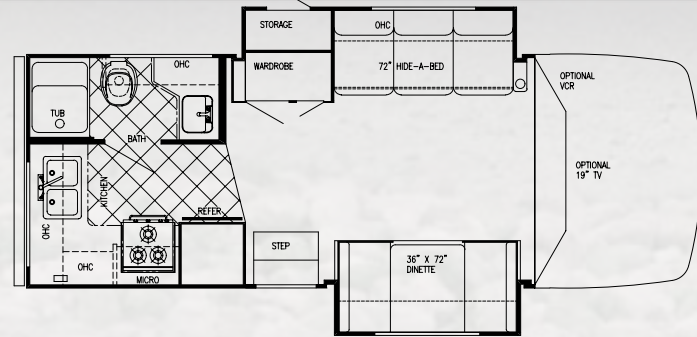

MODEL 5250

Specifications

Chassis	Ford V-10
Engine	6.8 Liter
GVWR	14,050
Length	25' 7"
Exterior Height	10' 4"
Exterior Width	96"
Interior Height	77"
Interior Width	91.25"
Basement Storage	TBD

Capacities

Fuel	55 Gal.
Black	30 Gal.
Grey	30 Gal.
Fresh	38 Gal.
LP Gas Tank	48 Lbs.
Furnace	25,000 btu.
Water Heater	6 Gal.

Driver Convenience PACKAGE Available Ford Only

Optional: Sofa/Sofa

Interior & Decor

- Deluxe Carpet w/Padding Throughout
- Hardwood Cabinet Stiles & Doors
- 2-way Driver & Passenger Seats
- Valences, Lambrequins & Shades
- Power Vent in Commode
- Ducted Roof Air
- Fabric Ceiling • TV Cabinet

Electrical Systems

- Easy-Store 30' Power Cord
- Electric Converter w/ Charger (55 amps)
- Auxiliary Battery • Battery Disconnect
- Generator Prep. • Electric Step
- Roadstar Antenna.

Appliances

- 3 Burner Range Top

- Power Range Hood
- Double Door Refer
- Microwave
- LP Leak Detector
- Carbon Monoxide Detector

Bath & Water

- Full Size Bathroom
- Demand Water System
- City Water Hookup
- Water Bypass Valve

Exterior Construction

- Superslick Fiberglass Sidewalls
- Welded Aluminum Cage Construction
- Fiberglass Roof
- Fiberglass Front Caps & Wings
- Tubular Steel Floor
- Laminated Floor w/ Metal Underbelly

- Foam Seal & Undercoating
- Expansive Radius Windows
- Outside Grab Handle
- Fiberglass Running Boards
- Upper Light Bar w/ Fog & Driving Lights
- Roof Rack and Ladder
- Graphics Upgrade
- Steel Grill Guard

Chassis

- 6.8 Liter Ford V-10
- CD/Cassette Player
- AM/FM Stereo w/ 4 speakers
- Power Brakes & Steering
- All Terrain Tires • Aluminum Alcoa Wheels
- Cruise Control
- Power Windows and Locks

Coach-Net®

24 HR. EMERGENCY ROADSIDE ASSISTANCE

- One Year Coach-Net Membership
- Delivery of emergency Fluids
- Jump-Start / Battery Boost
- Flat Tire Change • Towing and Winching
- Mobile Mechanic • Lockout

Popular Options

- 3 Burner Range w/ Oven
- Driver Convenience Package
- Heated Remote mirrors
- Generator • Awning
- Hitch • 19" Television
- DVD Player • Spare All Terrain Tire
- Trailer Towing Package: (Hitch, Receiver, Plug & Sway Bars and Trailer Brake Controller)

VISIT WWW.GULFSTREAMRV.COM

FOR MORE DETAILED INFORMATION...
OR CALL 1-800-765-8787-EXT. 3288

POST OFFICE BOX 1005
• YOUR GULF STREAM COACH DEALER •

NAPPANEE, IN 46550