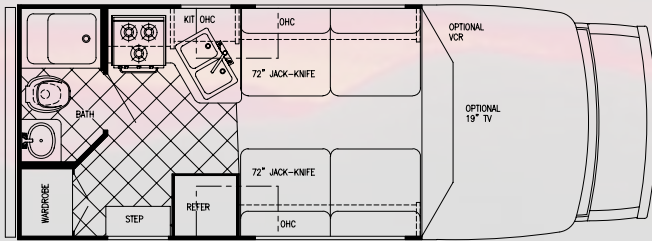

G FORCE

2004 MINI MOTORHOME

We'll take you there...

MODEL 5210

Specifications

Chassis	Ford V-10
Engine	6.8 Liter
GVWR	10,700
Length	22' 1"
Exterior Height	10' 4"
Exterior Width	96"
Interior Height	77"
Interior Width	91.25"
Basement Storage	11.8 cu. ft.

MODEL 5211

Specifications

Chassis	Ford V-10
Engine	6.8 Liter
GVWR	10,700
Length	22' 1"
Exterior Height	10' 4"
Exterior Width	96"
Interior Height	77"
Interior Width	91.25"
Basement Storage	11.8 cu. ft.

Capacities

MODEL 5230

Specifications

Chassis	Ford V-10
Engine	6.8 Liter
GVWR	11,500
Length	24' 1"
Exterior Height	10' 4"
Exterior Width	96"
Interior Height	77"
Interior Width	91.25"
Basement Storage	17.2 cu. ft.

Capacities

Chassis	Ford V-10
Engine	6.8 Liter
GVWR	14,050
Length	25' 7"
Exterior Height	10' 4"
Exterior Width	96"
Interior Height	77"
Interior Width	91.25"
Basement Storage	TBD

Capacities

Fuel	55 Gal.
Black	30 Gal.
Grey	30 Gal.
Fresh	38 Gal.
LP Gas Tank	48 Lbs.
Furnace	25,000 btu.
Water Heater	6 Gal.