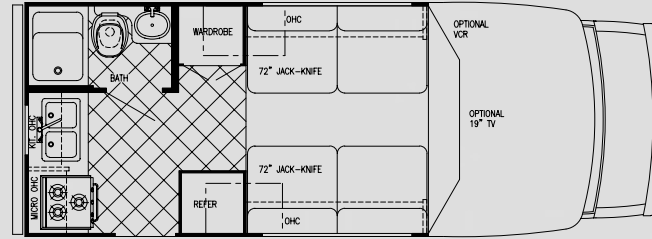

G FORCE

2004 MINI MOTORHOME

We'll take you there...

MODEL 5210

Specifications

Chassis	Ford V-10
Engine	6.8 Liter
GVWR	10,700
Length	22' 1"
Exterior Height	10' 4"
Exterior Width	96"
Interior Height	77"
Interior Width	91.25"
Basement Storage	11.8 cu. ft.

MODEL 5211

Specifications

Chassis	Ford V-10
Engine	6.8 Liter
GVWR	10,700
Length	22' 1"
Exterior Height	10' 4"
Exterior Width	96"
Interior Height	77"
Interior Width	91.25"
Basement Storage	11.8 cu. ft.

Capacities

MODEL 5230

Specifications

Chassis	Ford V-10
Engine	6.8 Liter
GVWR	11,500
Length	24' 1"
Exterior Height	10' 4"
Exterior Width	96"
Interior Height	77"
Interior Width	91.25"
Basement Storage	17.2 cu. ft.

Capacities

Chassis	Ford V-10
Engine	6.8 Liter
GVWR	14,050
Length	25' 7"
Exterior Height	10' 4"
Exterior Width	96"
Interior Height	77"
Interior Width	91.25"
Basement Storage	TBD

Capacities

Fuel	55 Gal.
Black	30 Gal.
Grey	30 Gal.
Fresh	38 Gal.
LP Gas Tank	48 Lbs.
Furnace	25,000 btu.
Water Heater	6 Gal.